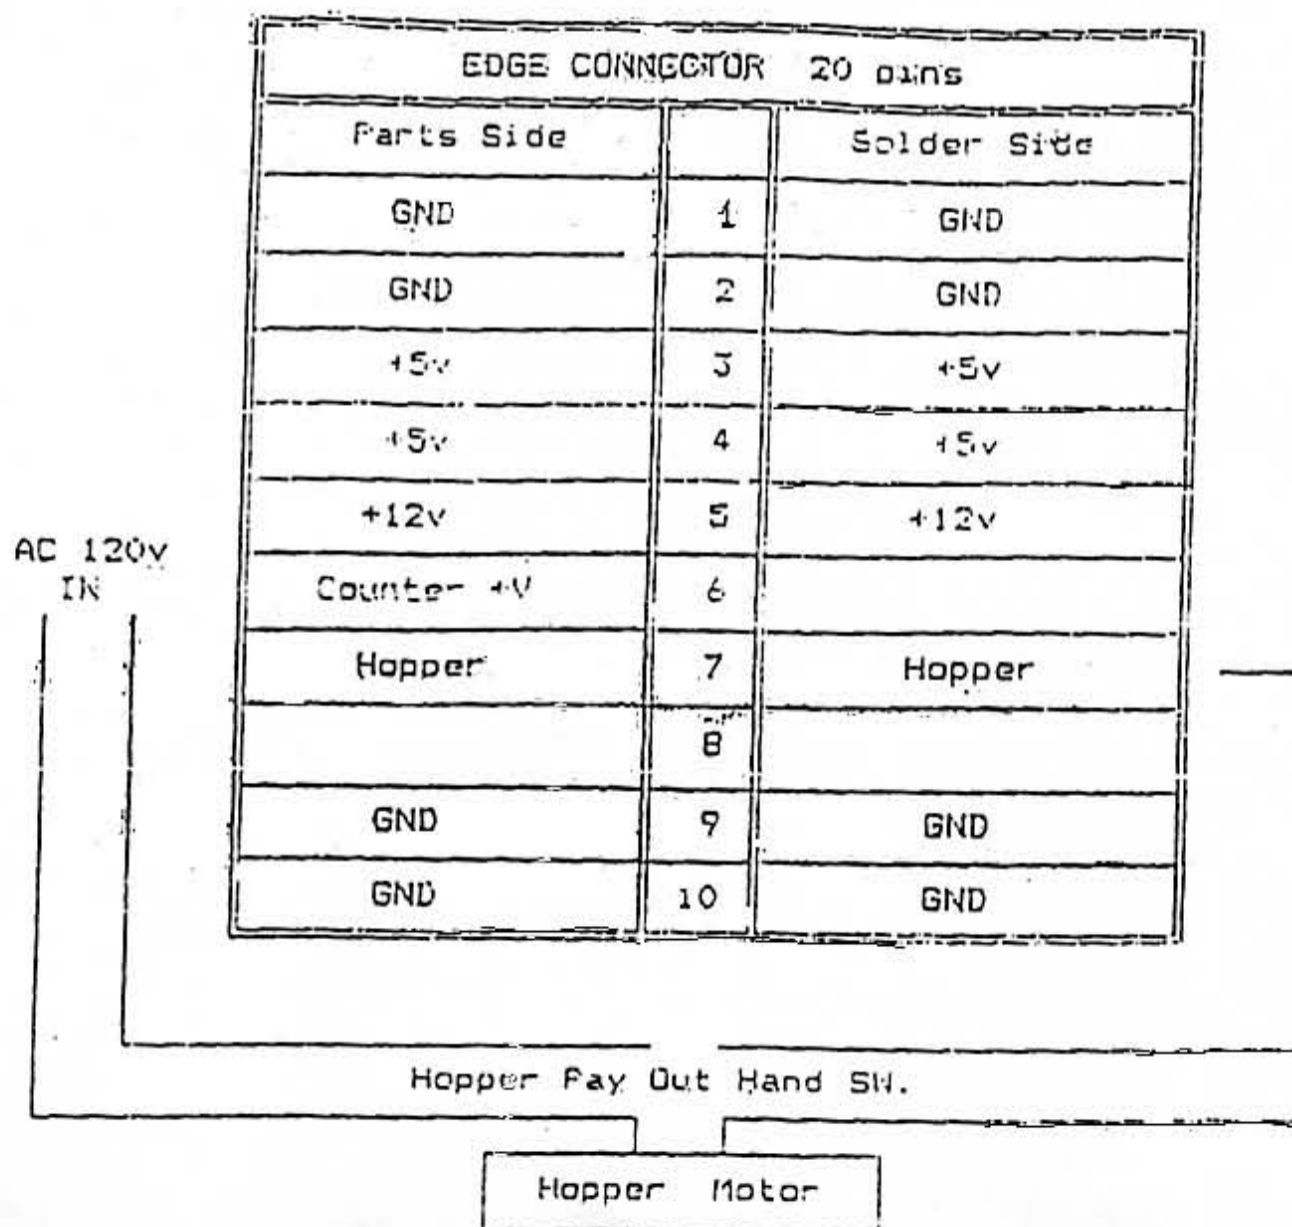

# POKER & 21 WIRING DIAGRAM

PART SIDE		PIN#		SOLDER SIDE	
POKER	21			21	POKER
	VIDEO RED	1	1	VIDEO GREEN	
	VIDEO BLUE	2	2	VIDEO SYNC.	
	SPEAKER(+)	3	3	SPEAKER(-)	
		4	4		
		5	5		
		6	6		
		7	7		
		8	8		
START SW.	STAND/START SW.	9	9		
HOLD3/SMALL SW.	SPLIT/SMALL SW.	10	10		
HOLD1/BET SW.	HIT/BET SW.	11	11		
HOLD5/TAKE SCORE SW.	TAKE SCORE SW.	12	12		
HOLD2/DOUBLE UP SW.	INS./DOUBLE SW.	13	13		
		14	14		
		15	15		
HOLD4/BIG SW.	DOU./BIG SW.	16	16		
		17	17		
	COIN A SW.	18	18	KEY IN SW.	
	COIN C SW.	19	19	COIN D SW.	
	ANALIZER SW.	20	20	TEST SW.	
	PAYOUT SW.	21	21	CREDIT OUT SW.	
		22	22	HOPPER CONTROL SW.	
	COUNTER A	23	23		
	COUNTER B	24	24		
	COUNTER C	25	25		
	COUNTER D	26	26		
	COUNTER HOPPER	27	27	CUMTEP LOCK OF CHIP	
	COUNTER CREDIT OUT	28	28		
LAMP START	LAMP STAND/START	29	29		
LAMP HOLD3/SMALL	LAMP SPLIT/SMALL	30	30		
LAMP HOLD1/BET	LAMP HIT/BET	31	31		
LAMP HOLD5/TAKE	LAMP TAKE SCORE	32	32		
LAMP HOLD2/DOUBLE	LAMP INS./DOUBLE	33	33		
LAMP HOLD4/BIG	LAMP DOU./BIG	34	34		
		35	35		
	GND	36	36	GND	

# *Poker & 21 Legend Position*

<b><u>Button</u></b>	<b><u>Poker</u></b>	<b><u>21</u></b>
<b>Play -</b>	<b>Hold 3</b>	<b>Hit</b>
<b>Start -</b>	<b>Deal</b>	<b>Stand</b>
<b>Big -</b>	<b>Hold 5</b>	<b>Double Down</b>
<b>Take -</b>	<b>Hold 2</b>	
<b>Small -</b>	<b>Hold 4</b>	<b>Split</b>
<b>Double Up -</b>	<b>Hold 1</b>	<b>Insurance</b>